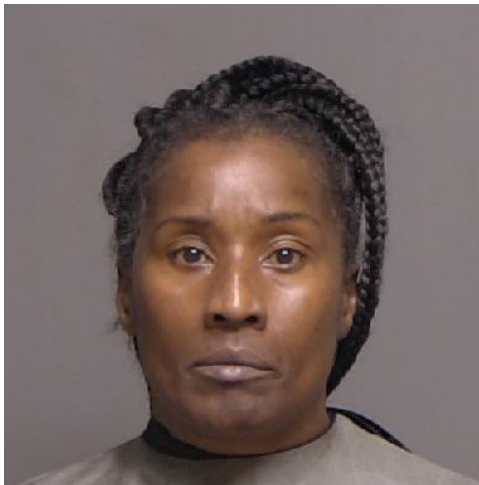

Chaniqua Richberg (Sheriff Perry Hall Inmate Detention Facility mugshot)

###

*Proudly Serving the Community Since 1917
A Five Diamond Accredited Law Enforcement Agency*