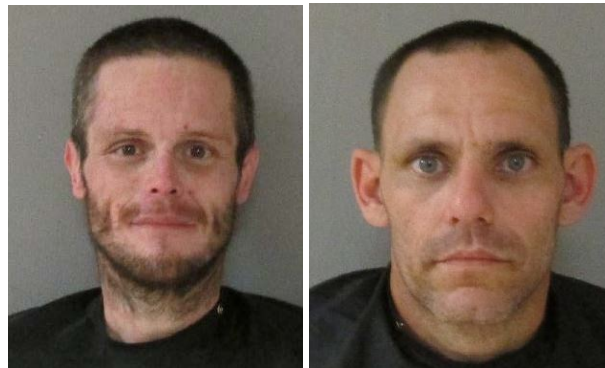

Rick Staly, Sheriff

FLAGLER COUNTY SHERIFF'S OFFICE

"An honor to serve, a duty to protect."

NEWS RELEASE

Date: Tuesday, November 19, 2019
Prepared by: Shannon Martin
Phone and Email: (386) 586-4380; martin@flaglersheriff.com
Release #: 229

Two Suspects in Jail after Grandson Steals Grandmother's Vehicle

On Monday, November 18, at 1:10 p.m. the Flagler County Sheriff's Office (FCSO) responded to the area of US 1 in reference to a stolen vehicle. The victim had reported the vehicle stolen by her grandson, Franklin Crawley (37 years old), a gray 2015 Buick Enclave, without her permission.

Left: Franklin Crawley

Right: Christian Grasso

A Volusia County Sheriff's Office (VCSO) deputy was following the vehicle without lights or sirens and was relaying the direction of travel to FCSO deputies. A Florida Highway Patrol airplane, which was flying by at the time, assisted from the air continuously updating deputies of their location.

FCSO located the vehicle traveling north on US 1, where he accelerated and began driving recklessly in downtown Bunnell. The stolen vehicle continued north on US 1 and then west on County Road 13 and later Sawgrass Road where deputies attempted to deploy stop sticks, which Crawley avoided.